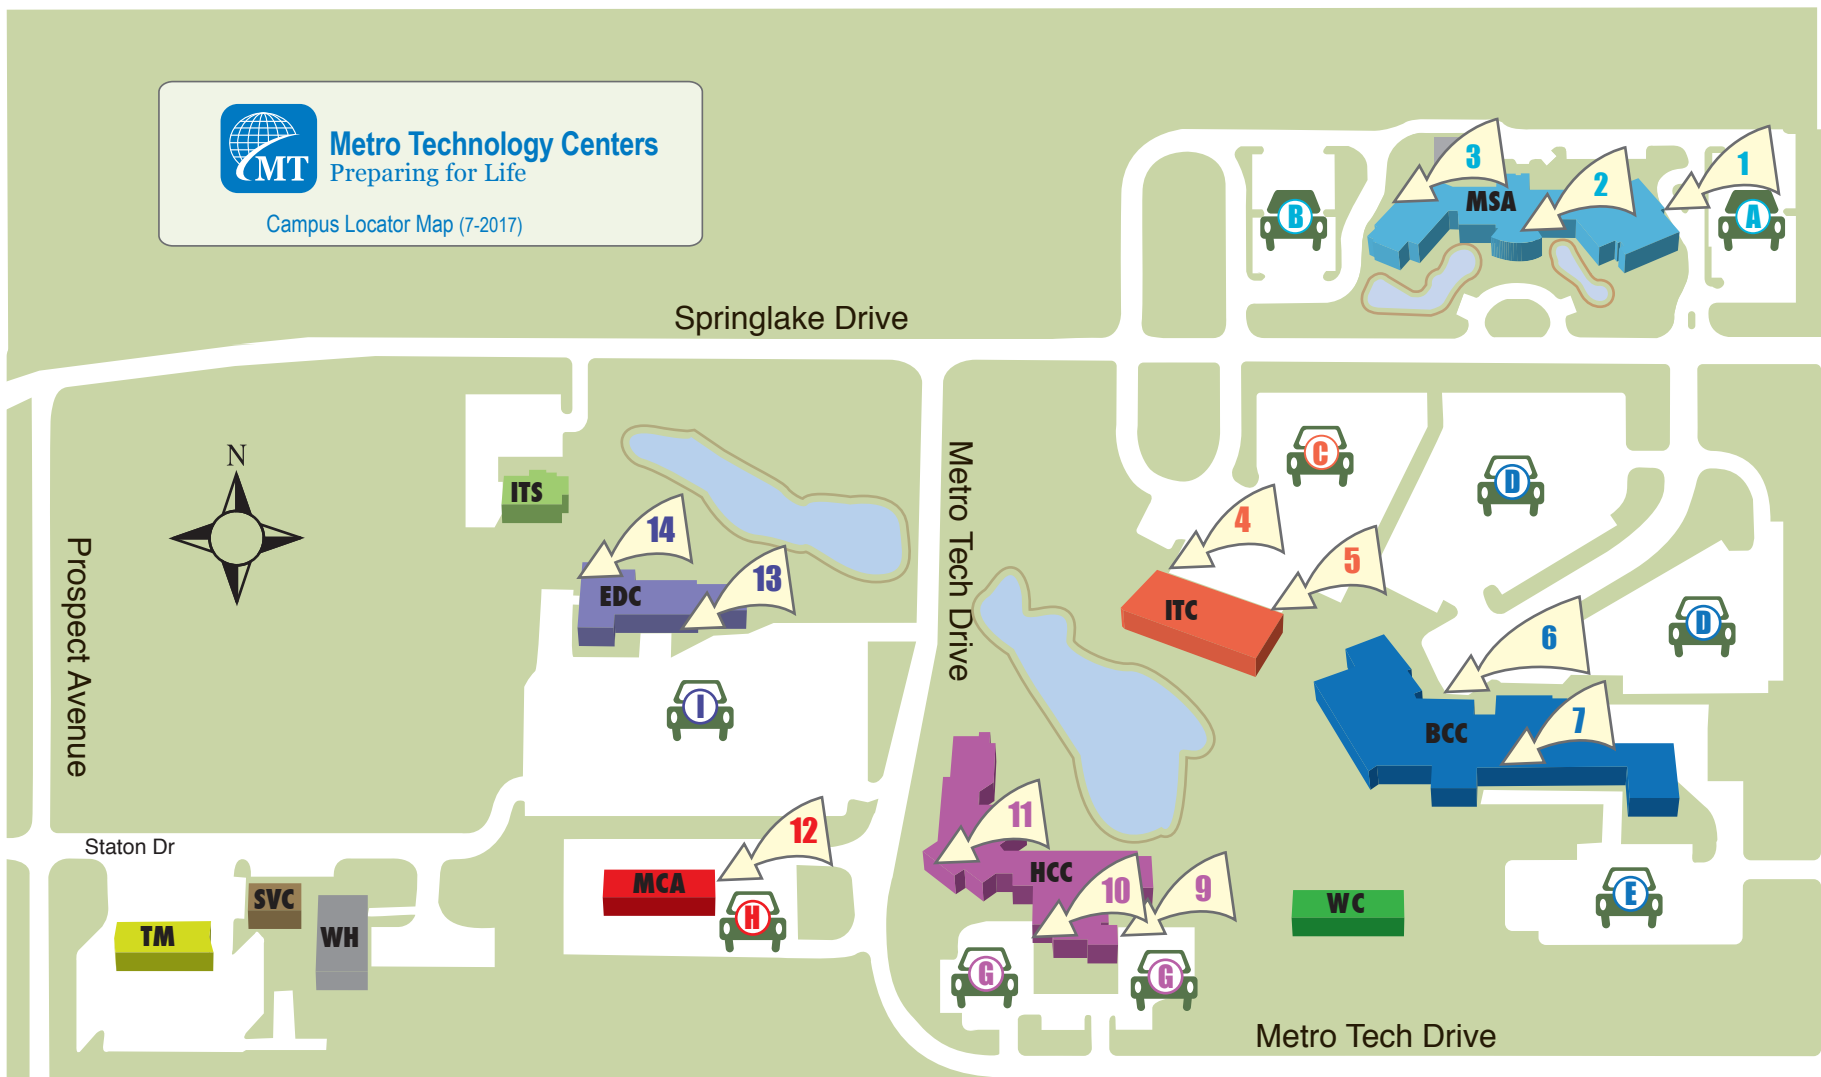

Metro Technology Centers

Preparing for Life

Campus Locator Map (7-2017)

LEGEND

- BCC Business Conference Center (entry 6 and 7) • 1900 Springlake Drive
- CCC Child Care Training Center (entry 8) • 3901 Martin Luther King Avenue
- EDC Economic Development Center (entry 13 and 14) • 1700 Springlake Drive
- ITS Information Technology Services • 1600 Springlake Drive
- HCC Health Careers Center (entry 9, 10 and 11) • 1720 Springlake Drive
- ITC Information Technology Center (entry 4 and 5) • 1800 Springlake Drive
- MSA Metro Science Academy (entry 1, 2 and 3) • 1901 Springlake Drive
- MCA Metro Career Academy (entry 12) • 1700 Staton Dr.
- SVC Service Center • 1520 Staton Drive
- TM Transportation & Maintenance • 1500 Staton Drive
- WC Wellness Center • 1750 Metro Tech Drive
- WH Warehouse (shipping & receiving) • 1524 Staton Drive

Martin Luther King Avenue